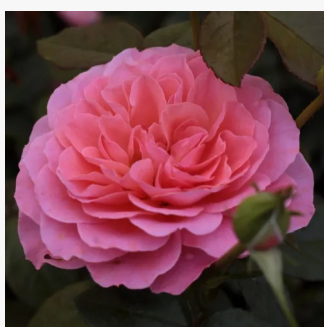

Rosa First Edition™

rose - Rosiers polyantha
60-120 cm
parfum discret - -
Georges Delbard