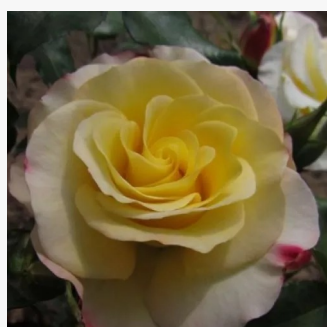

Rosa Hummingbird™

giallo - rosa - Rose Polyanthe
80-90 cm
rosa del profumo discreto - 0
Marilyn Tynan