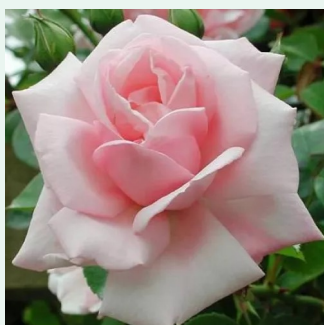

Rosa New Dawn

rosa - Rose Climber
300-600 cm
rosa del profumo discreto - -
Somerset Rose Nursery