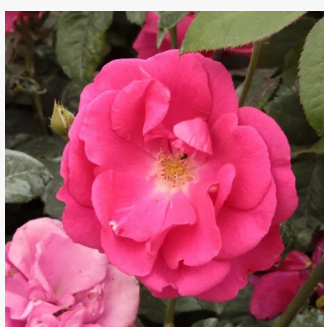

Rosa Lafayette

rosa - Rose Polyanthe
20-50 cm
rosa non profumata - 0
Brent C. Dickerson